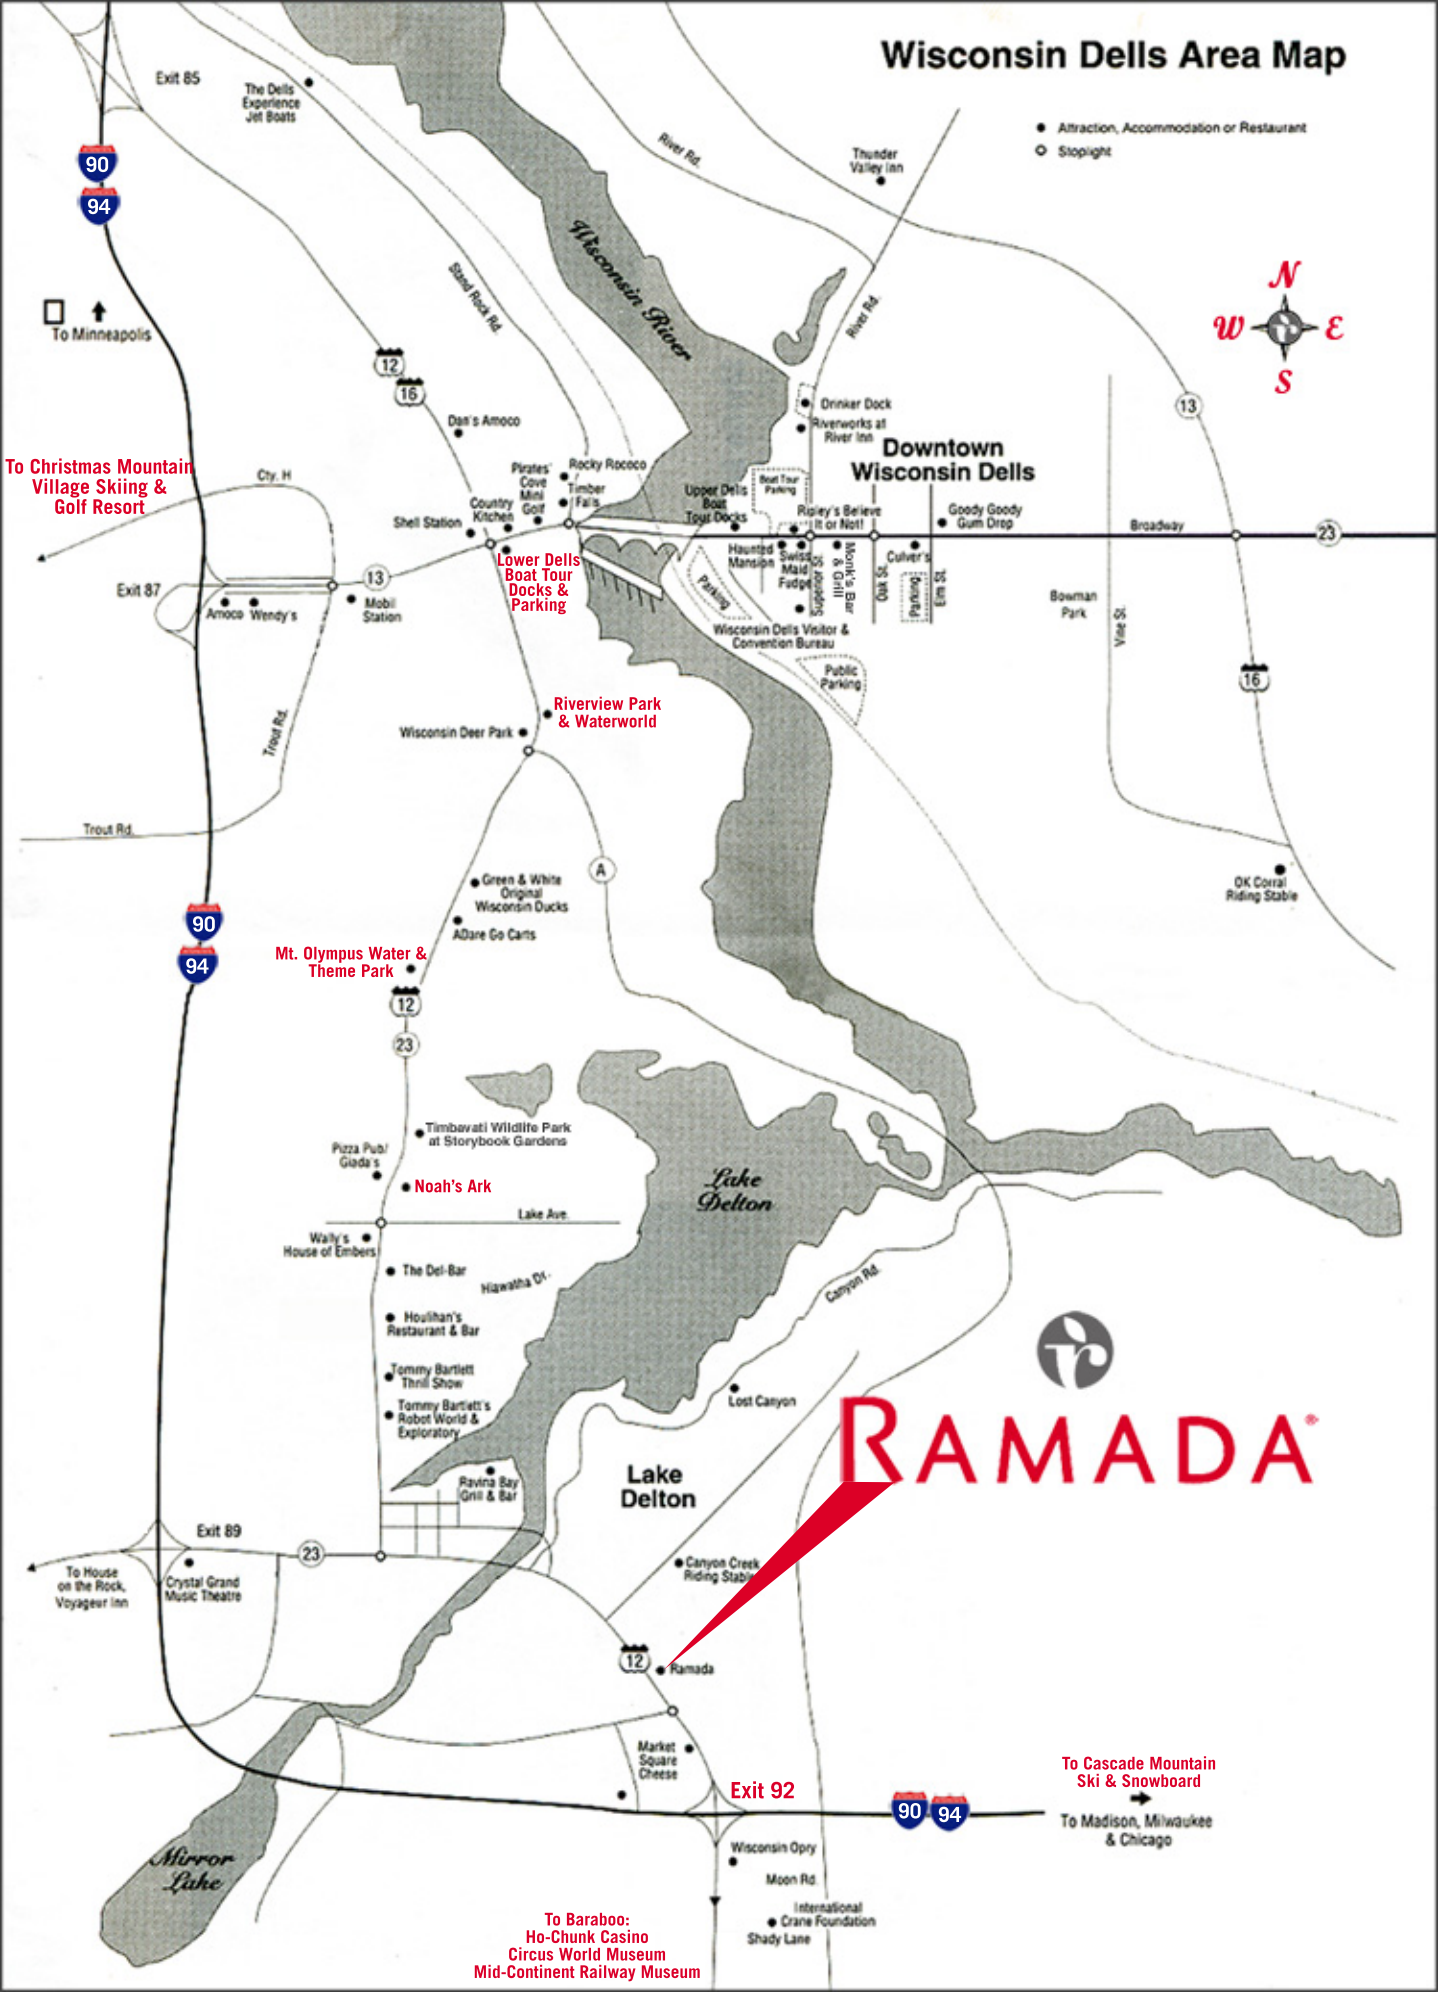

Wisconsin Dells Area Map

- Attraction, Accommodation or Restaurant
- Stoplight

To Christmas Mountain Village Skiing & Golf Resort

Lower Dells Boat Tour Docks & Parking

Riverview Park & Waterworld

Mt. Olympus Water & Theme Park

Noah's Ark

RAMADA

Lake Delton

Ramada

Exit 92

To Cascade Mountain Ski & Snowboard

To Madison, Milwaukee & Chicago

To Baraboo:
Ho-Chunk Casino
Circus World Museum
Mid-Continent Railway Museum

To Minneapolis

To House on the Rock, Voyageur Inn

Wisconsin Opry
Moon Rd.
International Crane Foundation
Shady Lane